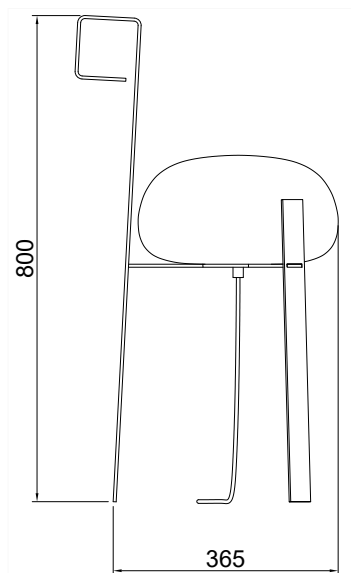

STRUCTURE

Glass

Mounting	Floor	Dimmable	No (outdoor) - Yes (indoor)	Marking	CE IP54 F
Environment	Outdoor (IP54) or indoor (IP20)	Source	Included	Weight	8kgs
Lampshade	Blown glass		G9 led bulb 2700K 400lm	Cord lenght	5m (outdoor) 3m (indoor)
Frame	Powder coated steel	Voltage	220-250V